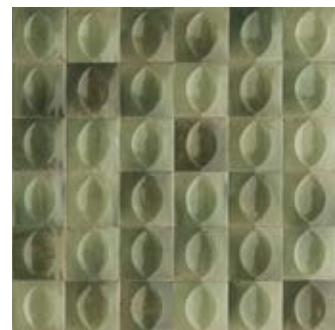

R8GV 10x10 Giada Struttura Egg 3D