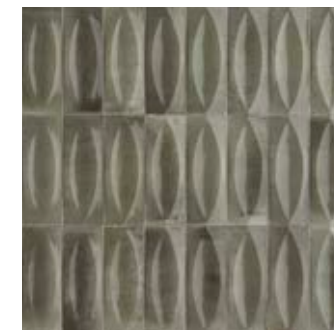

R8HK 7,5x20 Grigio Struttura Eye 3D

STORIE_SUMMARY

STORIE_SUMMARY

CARATTERISTICHE / CHARACTERISTICS / EIGENSCHAFTEN /
CARACTERISTIQUES / DATOS / ХАРАКТЕРИСТИКИ

≤ 175 mm²

CERTIFICAZIONI / CERTIFICATIONS / ZERTIFIZIERUNGEN /
CERTIFICACIONES / CERTIFICACIONES / СЕРТИФИКАЦИИ

IMBALLI / PACKAGING / VERPACKUNGEN / EMBALLAGES / EMBALAJES / УПАКОВКИ

	scatole / box / karton / boîte / caja / коробк			pallet / pallet / palette / palette / pallet / поддон			
	□	M²	KG	□	M²	KG	± mm
10x10	68	0,68	14,35	72	48,96	1032,91	10
10x10 Struttura Egg 3D	56	0,56	13,39	72	40,32	964,36	12,5
7,5x20	50	0,75	16,10	76	57,00	1223,70	10
7,5x20 Struttura Eye 3D	48	0,72	17,05	60	43,20	1023,21	12,5
5x15	108	0,81	17,15	64	51,84	1097,38	10