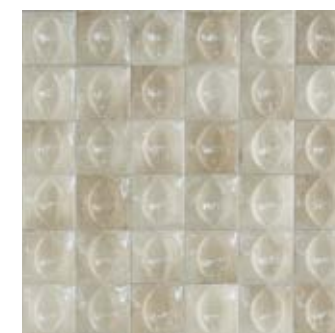

R8GT 10x10 Beige Struttura Egg 3D