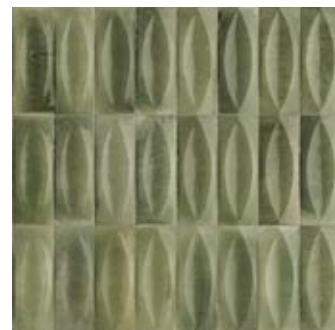

R8HJ 7,5x20 Giada Struttura Eye 3D