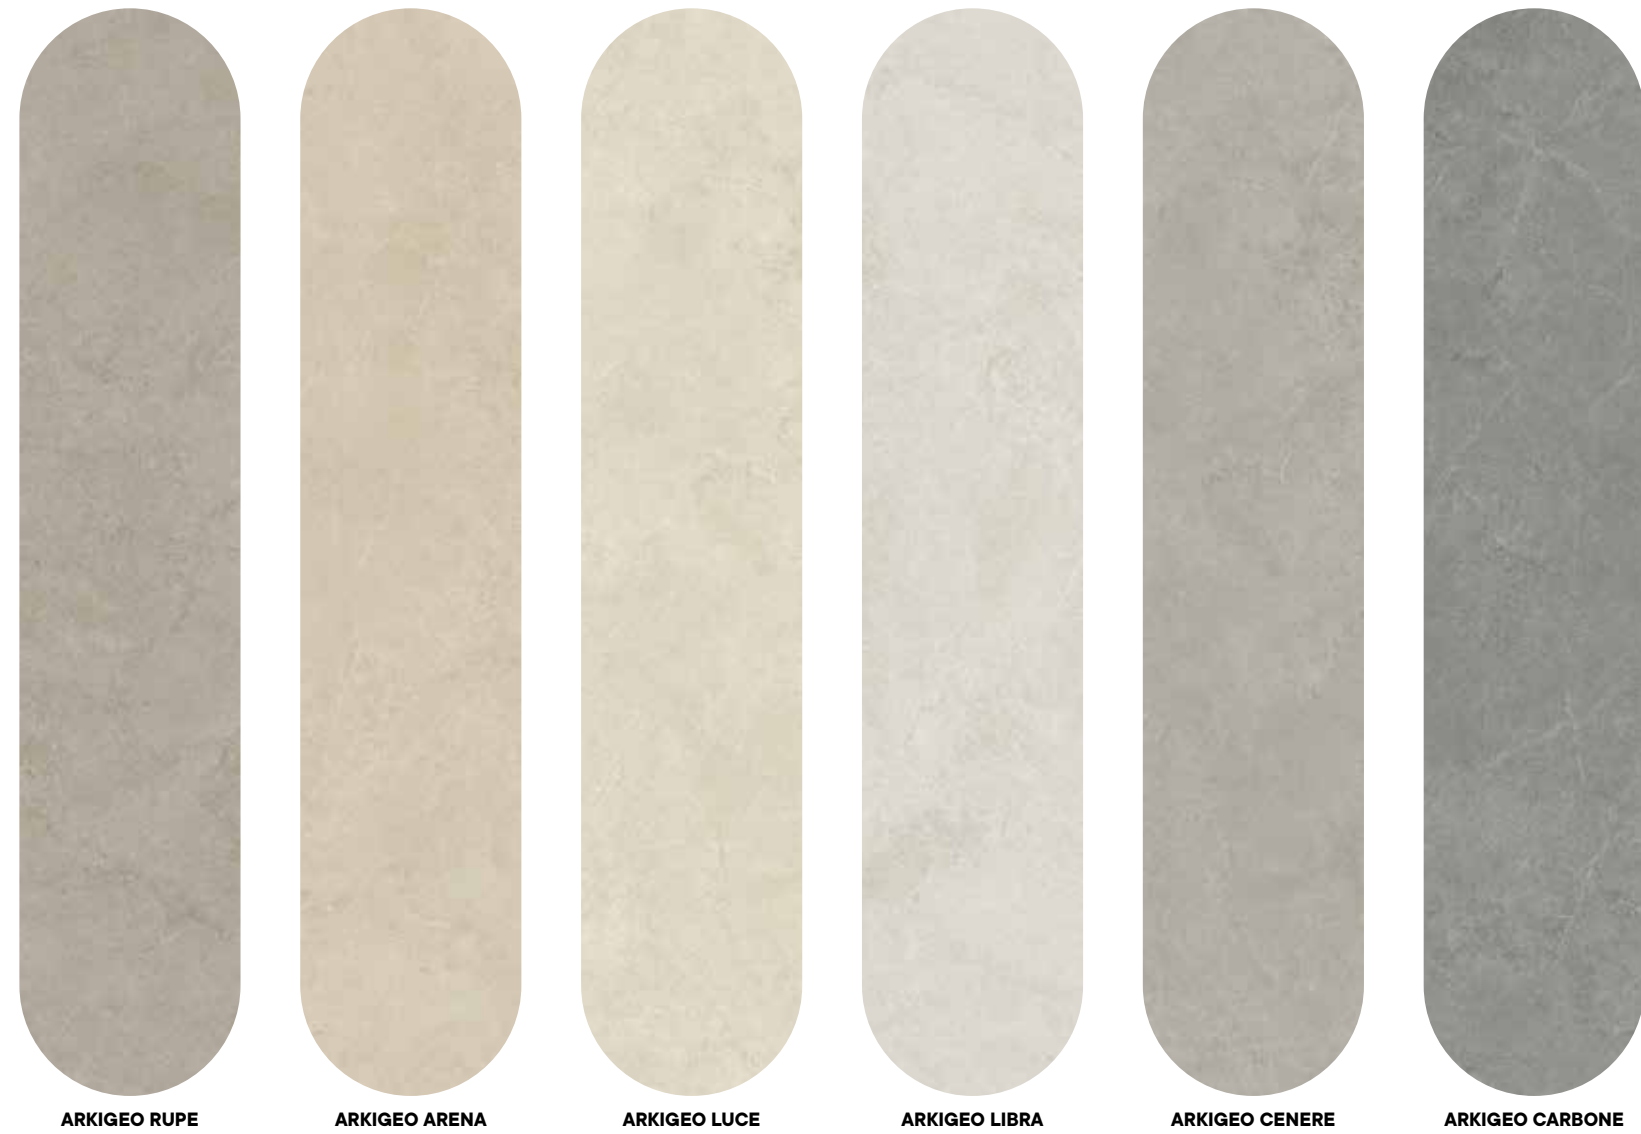

ARKIGEO

PAVIMENTO E RIVESTIMENTO / FLOOR AND WALL

SPESORE / THICKNESS: 6, 9, 20 mm

FORMATI / SIZES: 120x278 cm rett. / 48"x110" rect., 120x120 cm rett. / 48"x48" rect., 60x120 cm rett. / 24"x48" rect., 60x60 cm rett. / 24"x24" rect., 30x60 cm rett. / 12"x24" rect., 7,5x45 cm / 3"x18" Chevron

COLORI
COLORS

ARKIGEO RUPE

ARKIGEO ARENA

ARKIGEO LUCE

ARKIGEO LIBRA

ARKIGEO CENERE

ARKIGEO CARBONE

CODICE PRODOTTO PRODUCT CODE	Spessore Thickness	Arkigeo Rupe	Arkigeo Arena	Arkigeo Luce	Arkigeo Libra	Arkigeo Ceneri	Arkigeo Carbone
NATURALE / MATT							
120x278 cm rett. / 48"x110" rect.	6 mm	-	J752	J753	J754	J755	-
120x120 cm rett. / 48"x48" rect.	9 mm	J756	J757	J758	J759	J760	J761
60x120 cm rett. / 24"x48" rect.	9 mm	J726	J725	J727	J728	J729	J730
60x60 cm rett. / 24"x24" rect.	9 mm	J768	J769	J770	J771	J772	J773
30x60 cm rett. / 12"x24" rect.	9 mm	J774	J775	J776	J777	J778	J779
7,5x45 cm / 3"x18" Chevron	9 mm	-	J788	J789	J790	J791	-
GRIP							
60x120 cm rett. / 24"x48" rect.	9 mm	-	J780	J781	J782	J783	-
120x120 cm rett. / 48"x48" rect.	9 mm	-	J841	J842	J843	J844	-
STRUTTURATO / TEXTURED HITHICK							
60x120 cm rett. / 24"x48" rect.	20 mm	-	J784	J785	J786	J787	-

v3

Gres porcellanato / Porcelain tiles

COLORI CHEVRON 7,5x45 cm
CHEVRON COLORS 3"x18"