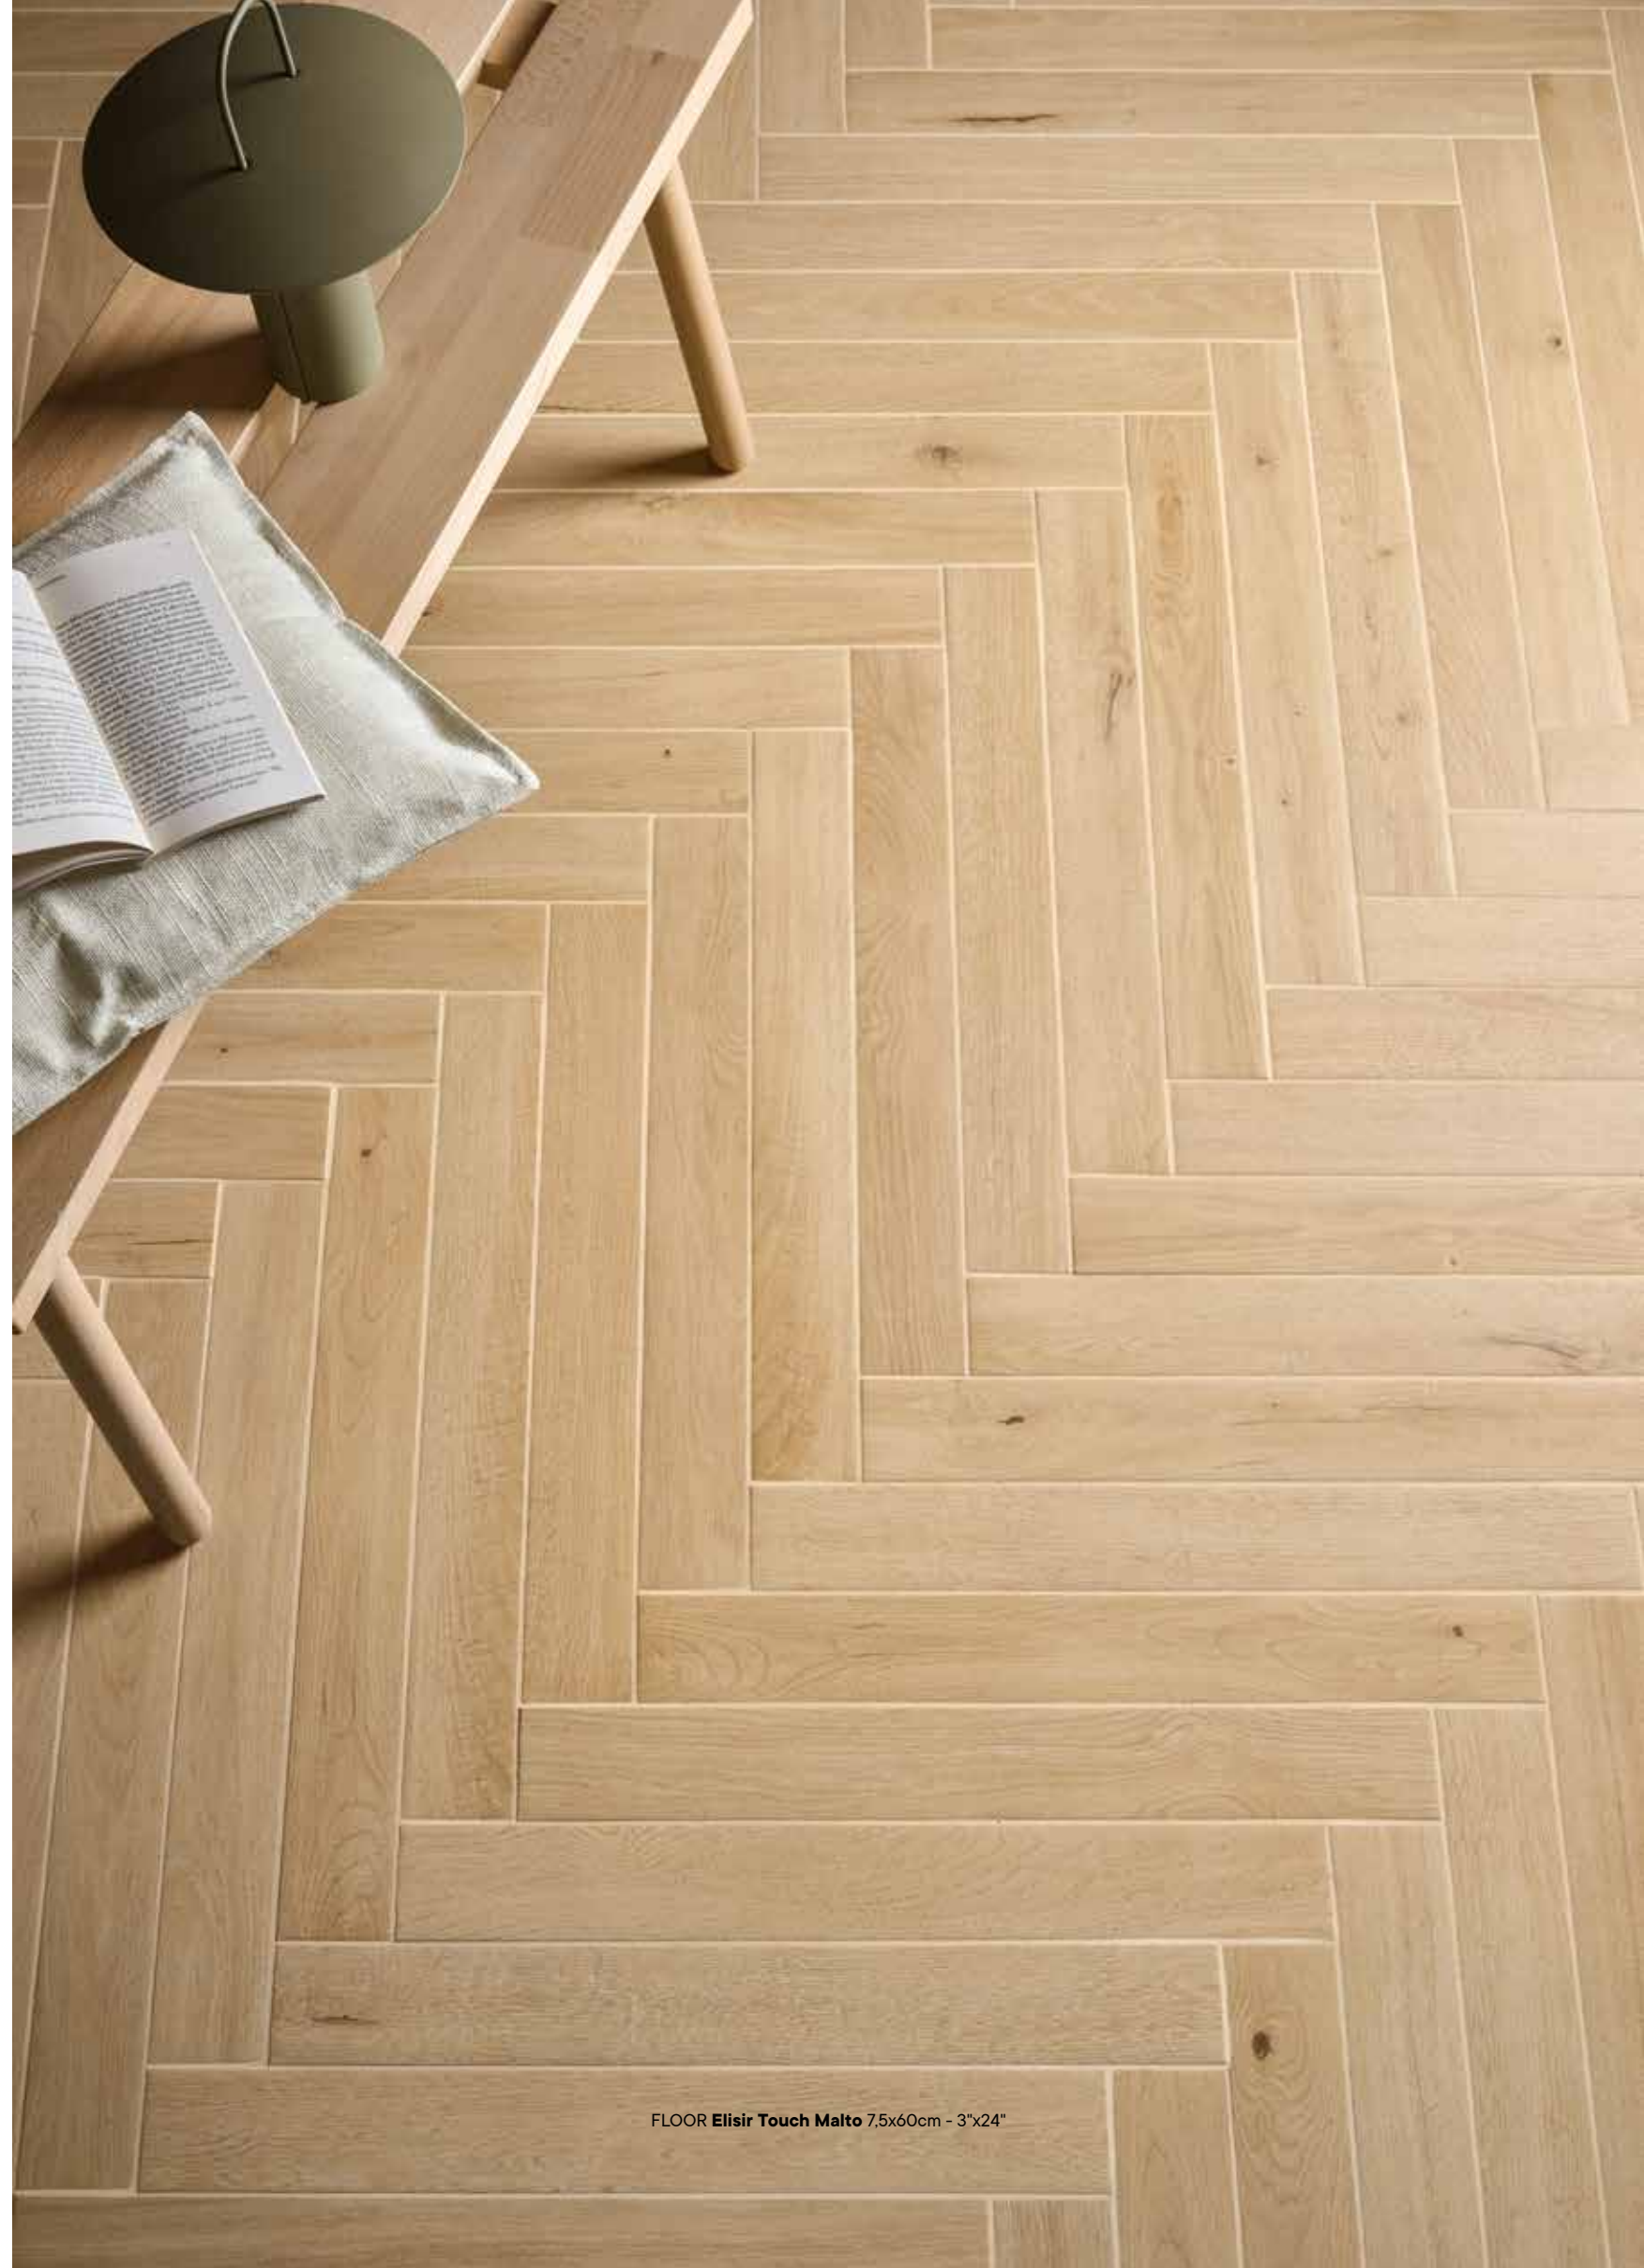

FLOOR **Elisir Touch Malto** 7,5x60cm - 3"x24"