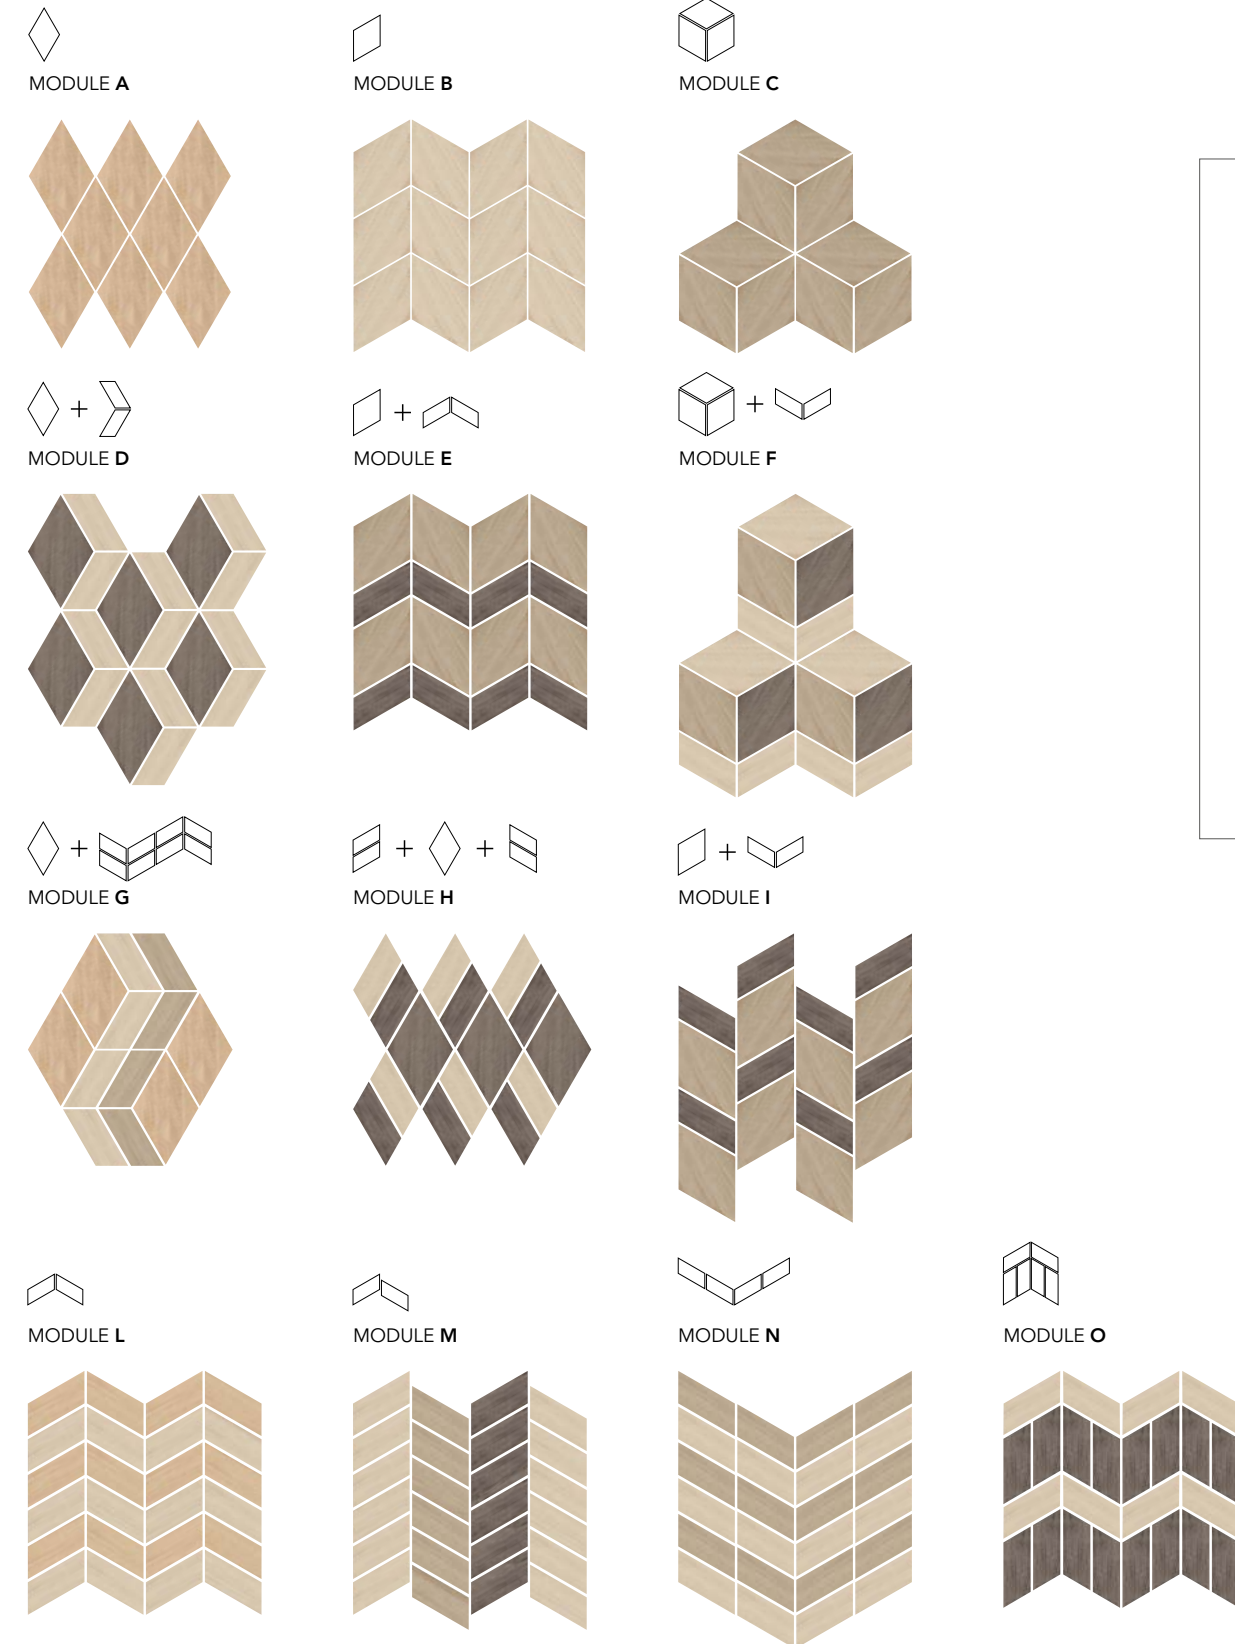

Laying solutions

Bridge
Scopri la collezione completa
Discover the complete collection

LOOK

PLAY VIDEO