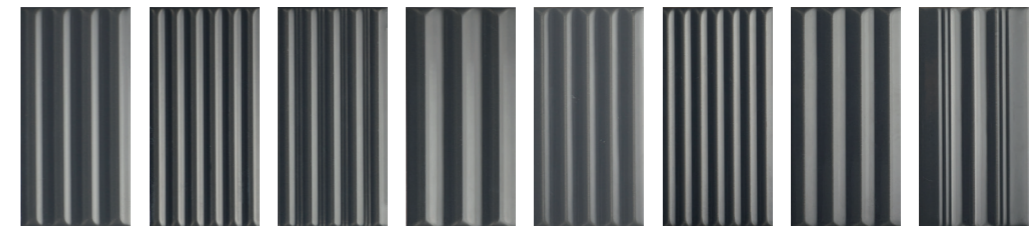

### WIGWAG

TECHNOLOGY MONOCOTTURA IN PASTA BIANCA - WHITE BODY SINGLE-FIRED WALL TILE

FINISH LUCIDO / GLOSSY - 8 PATTERNS RANDOMLY MIXED

THICKNESS 7 MM

## WIGWAG COLORS

4100321 WHITE

4100322 GREY

4100324 BLACK

4100323 MUD

I SOGGETTI DECORATIVI NON SONO VENDUTI INDIVIDUALMENTE MA SOLO IN UN MIX CASUALE  
PATTERNS NOT SOLD SEPARATELY BUT ONLY AS A RANDOM MIX