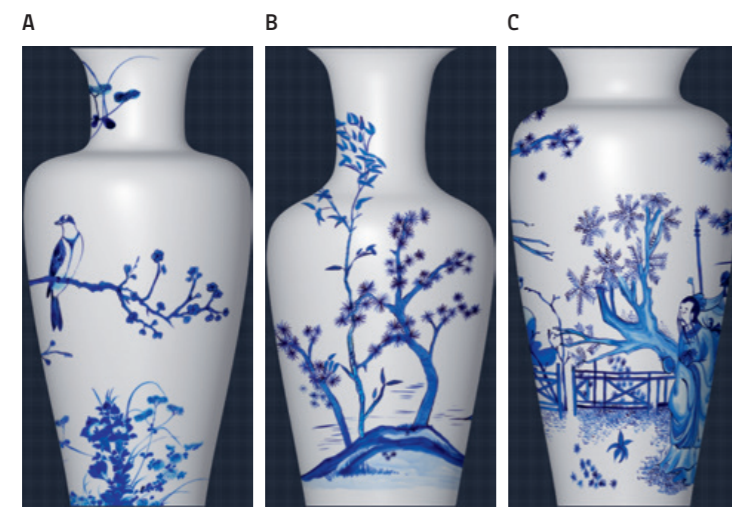

TECHNICAL DETAILS

PAPER41 LUX

TECHNOLOGY PORCELLANATO DIGITALE HD CON COLORAZIONI A FREDDO - HD COLD GLAZING DIGITAL PORCELAIN

FINISH LUCIDO RETTIFICATO - GLOSSY RECTIFIED

SIZES 60x120 24"x48"

THICKNESS 6 MM

MARCO

4100717 MARCO

OGNI SCATOLA CONTIENE UNA GRAFICA A (A OPPURE A1), UNA GRAFICA B (B OPPURE B1) E UNA GRAFICA C (C OPPURE C1).
EACH BOX CONTAINS A GRAPHIC A (A OR A1), A GRAPHIC B (B OR B1) AND A GRAPHIC C (C OR C1).