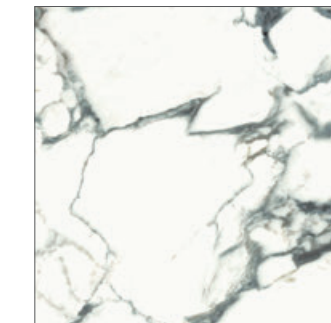

RED

BLACK

GREEN

BLUE

PULP SIZES

60X120

10X60

MOSAIC 10X10
NET 30X30