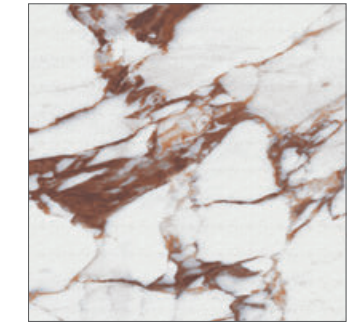

TECHNICAL DETAILS

PULP

TECHNOLOGY PORCELLANATO DIGITALE HD AD IMPASTO COLORATO - HD DIGITAL COLORED BODY PORCELAIN

FINISH RETTIFICATO - RECTIFIED - DOUBLE POLISHED / DOUBLE HONED / RAW

DOUBLE POLISHED / DOUBLE HONED FINITURA A BASE DI PASTA DI VETRO PIÙ TRATTAMENTO PROTETTIVO SUPERFICIALE
GLASS PASTE FINISHING WITH ADDITIONAL PROTECTIVE TREATMENT ON SURFACE.

THICKNESS 9 MM

PARALLEL

TECHNOLOGY PORCELLANATO SMALTATO AD IMPASTO COLORATO - GLAZED COLORED BODY PORCELAIN

FINISH OPACO RETTIFICATO - NATURAL RECTIFIED

THICKNESS 9 MM

[TECHNICAL FEATURES AND PACKING - CLICK HERE](#)

PULP COLORS

DOUBLE HONED

DOUBLE POLISHED

RAW

GOLD

RED

BLACK

GREEN

BLUE