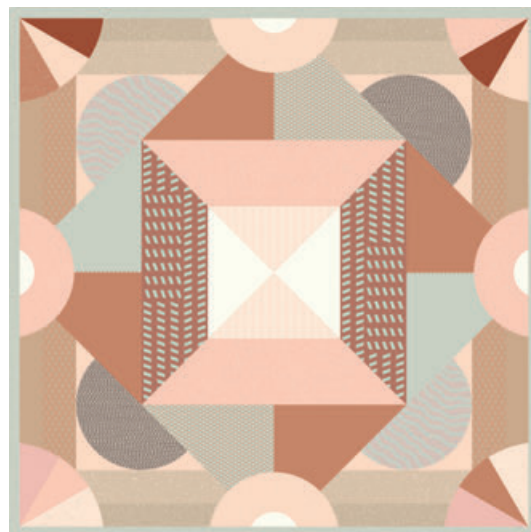

FINISH OPACO RETTIFICATO - NATURAL RECTIFIED

SIZES 120x120

THICKNESS 6 MM

LIGHT TRAFFIC

4100889 ONE_03

4100890 ONE_04

4100891 ONE_05

4100892 ONE_06