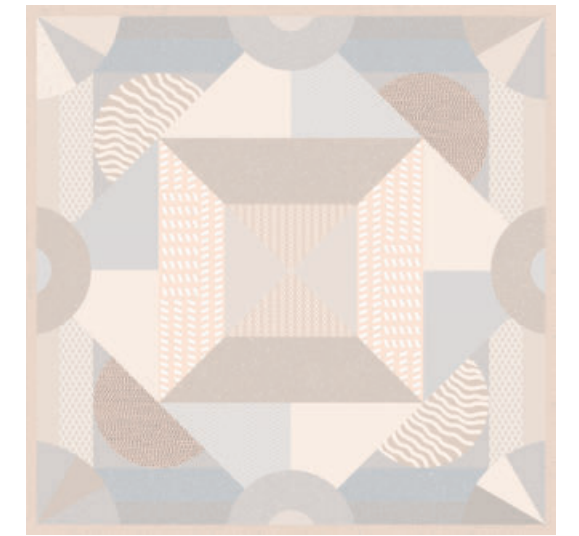

4100888 ONE_02

HA UN VERSO DI POSA - A SPECIFIC INSTALLATION SIDE IS REQUIRED

[TECHNICAL FEATURES AND PACKING - CLICK HERE](#)