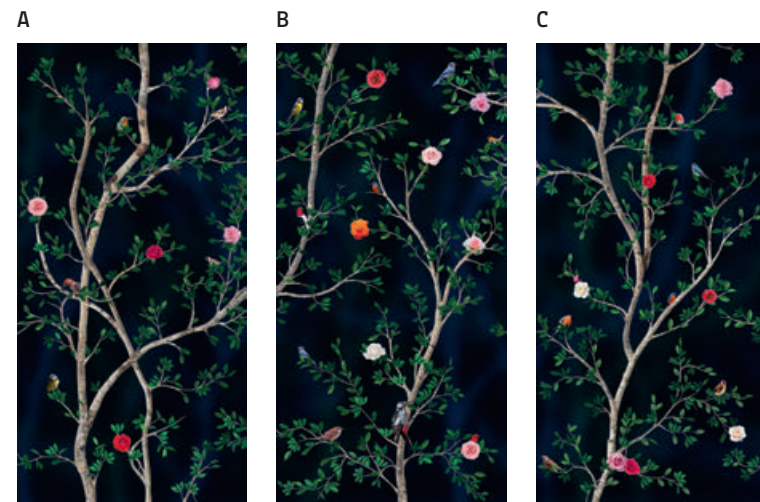

PAPER41 LUX

TECHNOLOGY PORCELLANATO DIGITALE HD CON COLORAZIONI A FREDDO - HD COLD GLAZING DIGITAL PORCELAIN

FINISH LUCIDO RETTIFICATO - GLOSSY RECTIFIED

SIZES 60x120

THICKNESS 6 MM

LARS

4100994 LARS

A	B	C	A	B	C
C	A	B	C	A	B
B	C	A	B	C	A
A	B	C	A	B	C