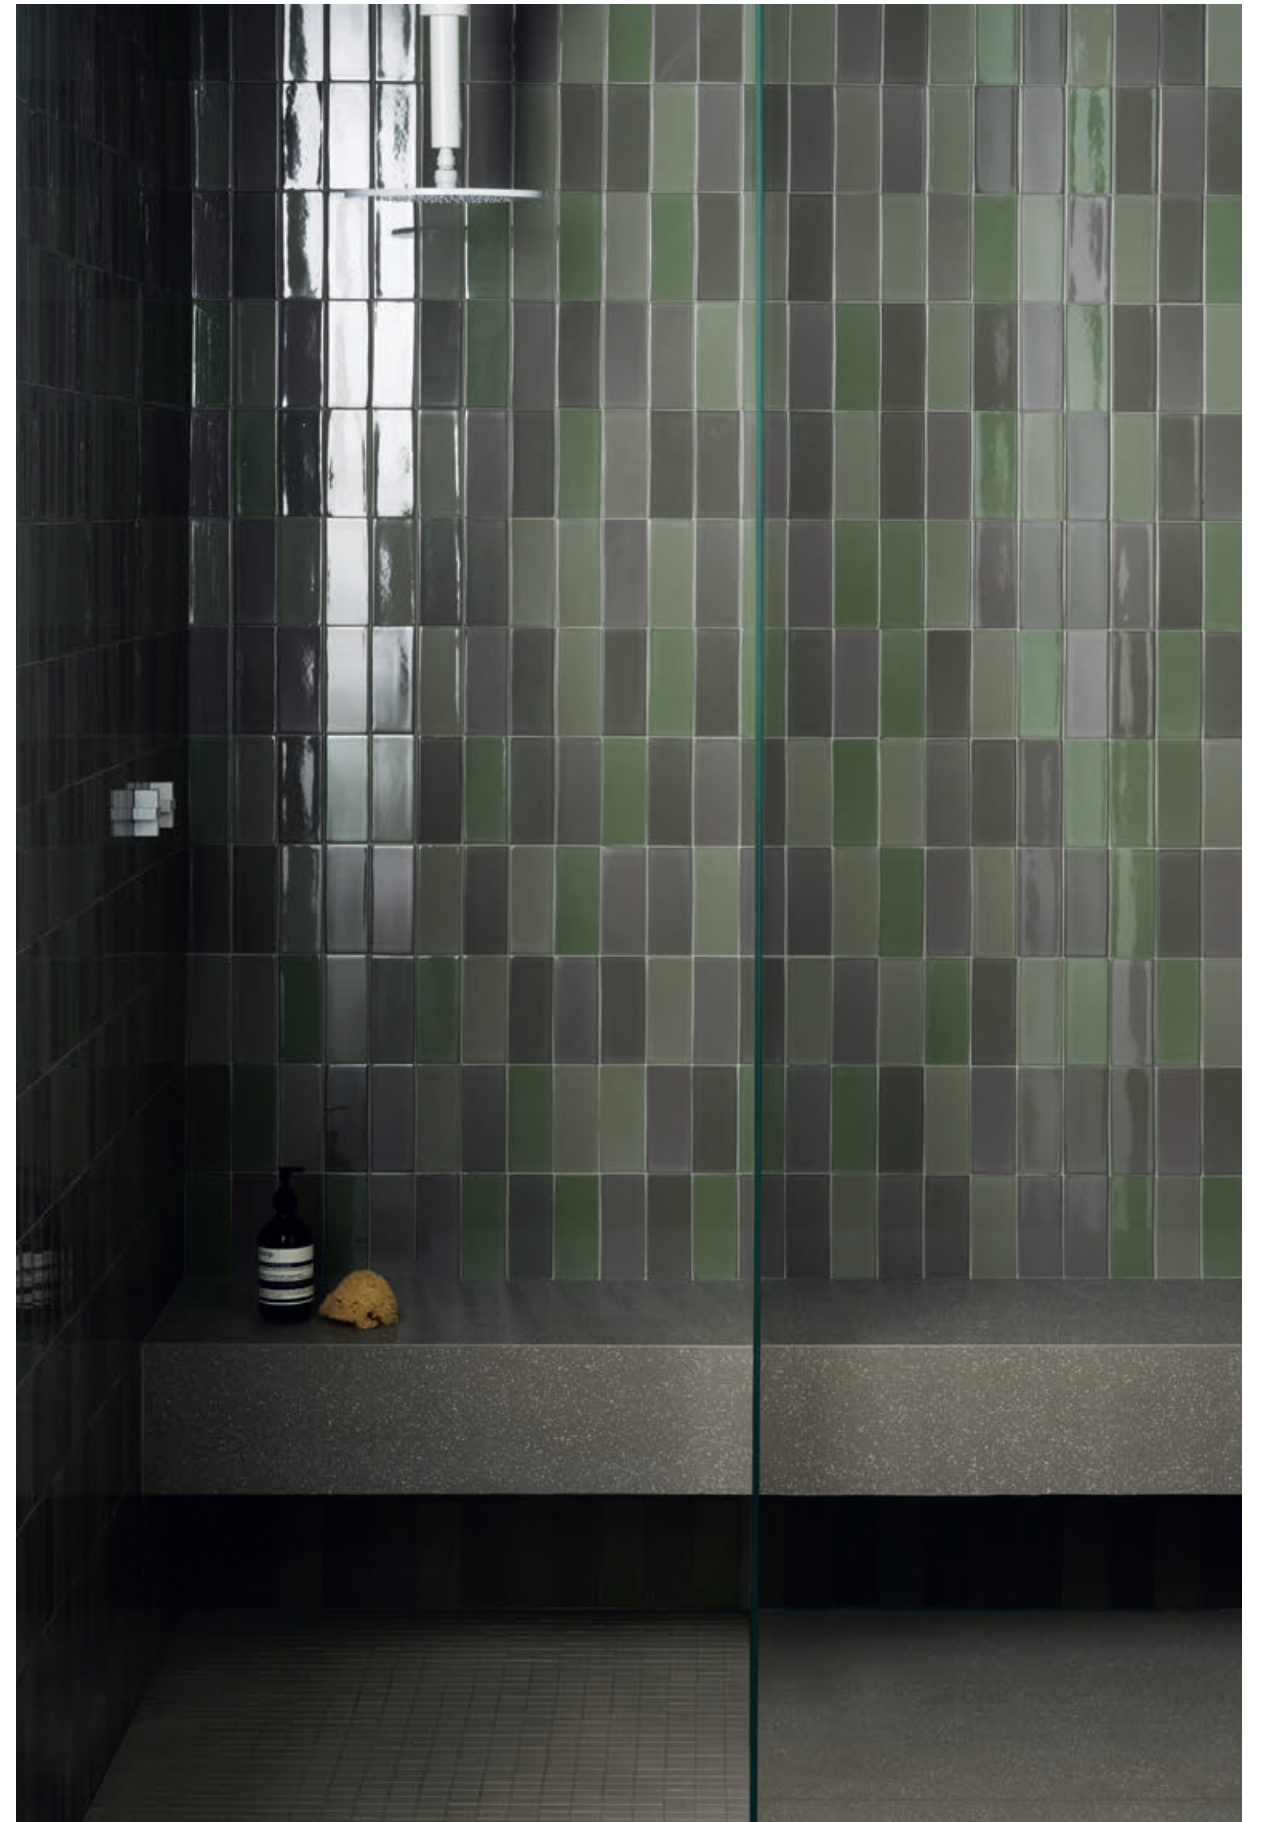

Wall Brick Lux Verde 6,5x15,5 - Floor Cosmo Verde 80x80 / Micro Cosmo Verde 29,5x29,5 - Bench Cosmo Verde 80x80