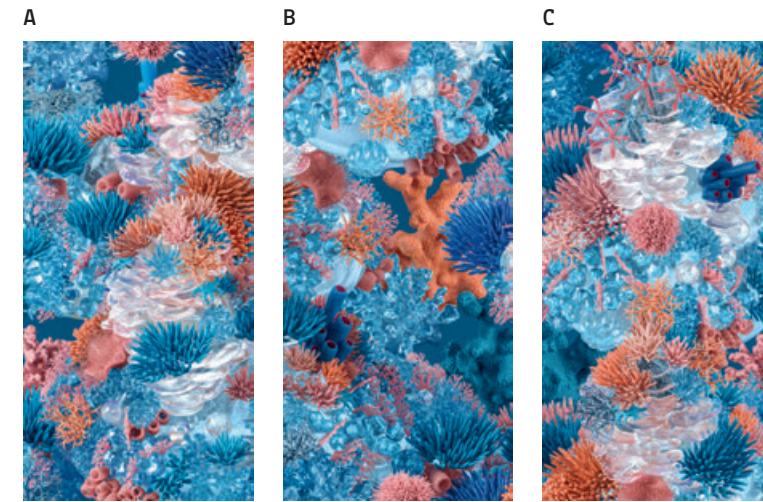

JACQUES

4100992 JACQUES

A	B	C	A	B	C
C	A	B	C	A	B
B	C	A	B	C	A
A	B	C	A	B	C