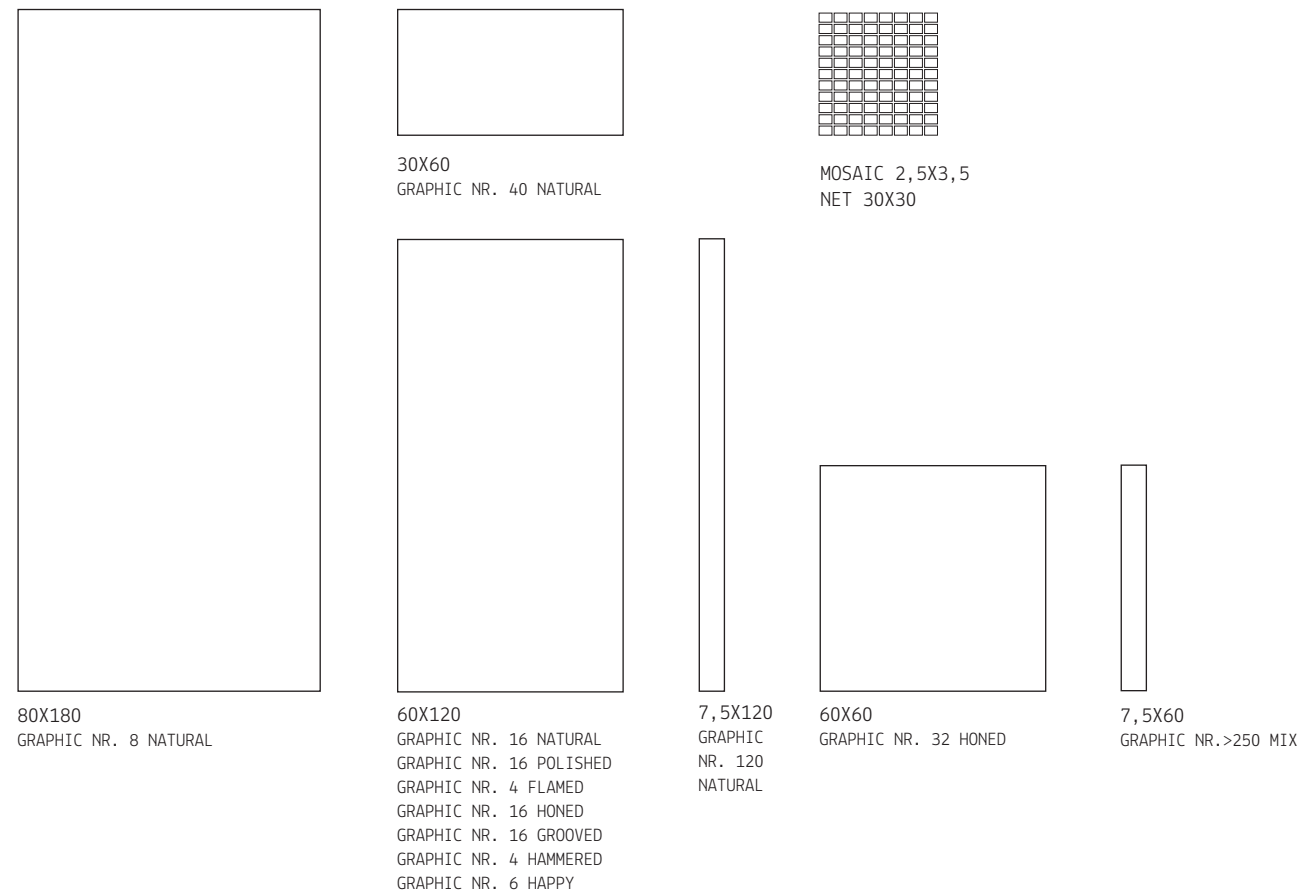

CHEVRON

POLISHED

HAPPY

[TECHNICAL FEATURES AND PACKING - CLICK HERE](#)

SCW SIZES

IN OGNI SCATOLA CI SONO 3 PEZZI DESTRI E 3 PZ SINISTRI.
IN EVERY BOX THERE ARE 3 RIGHT PIECES AND 3 LEFT PIECES.

SCW GROUTS

SCW	colori stucchi consigliati / advised grouts colors
SUPERCLASSICA SCW	Kerakoll KK 2
BLOOM MANDARINO	Mapei 138 Almond
BLOOM BIANCO	Kerakoll KK 2
WAFFLE MANDARINO	Mapei 138 Almond
WAFFLE BIANCO	Kerakoll KK 2