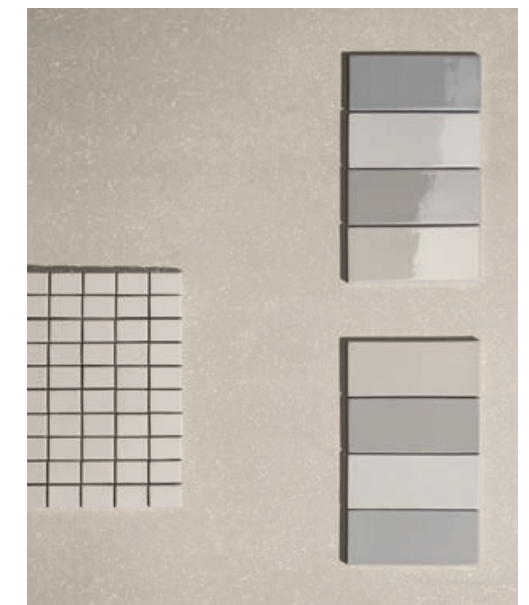

COSMO GRIGIO

COSMO GRIGIO - MICRO COSMO MOSAIC BIANCO
BRICK LUX GRIGIO - BRICK MATTE GRIGIO