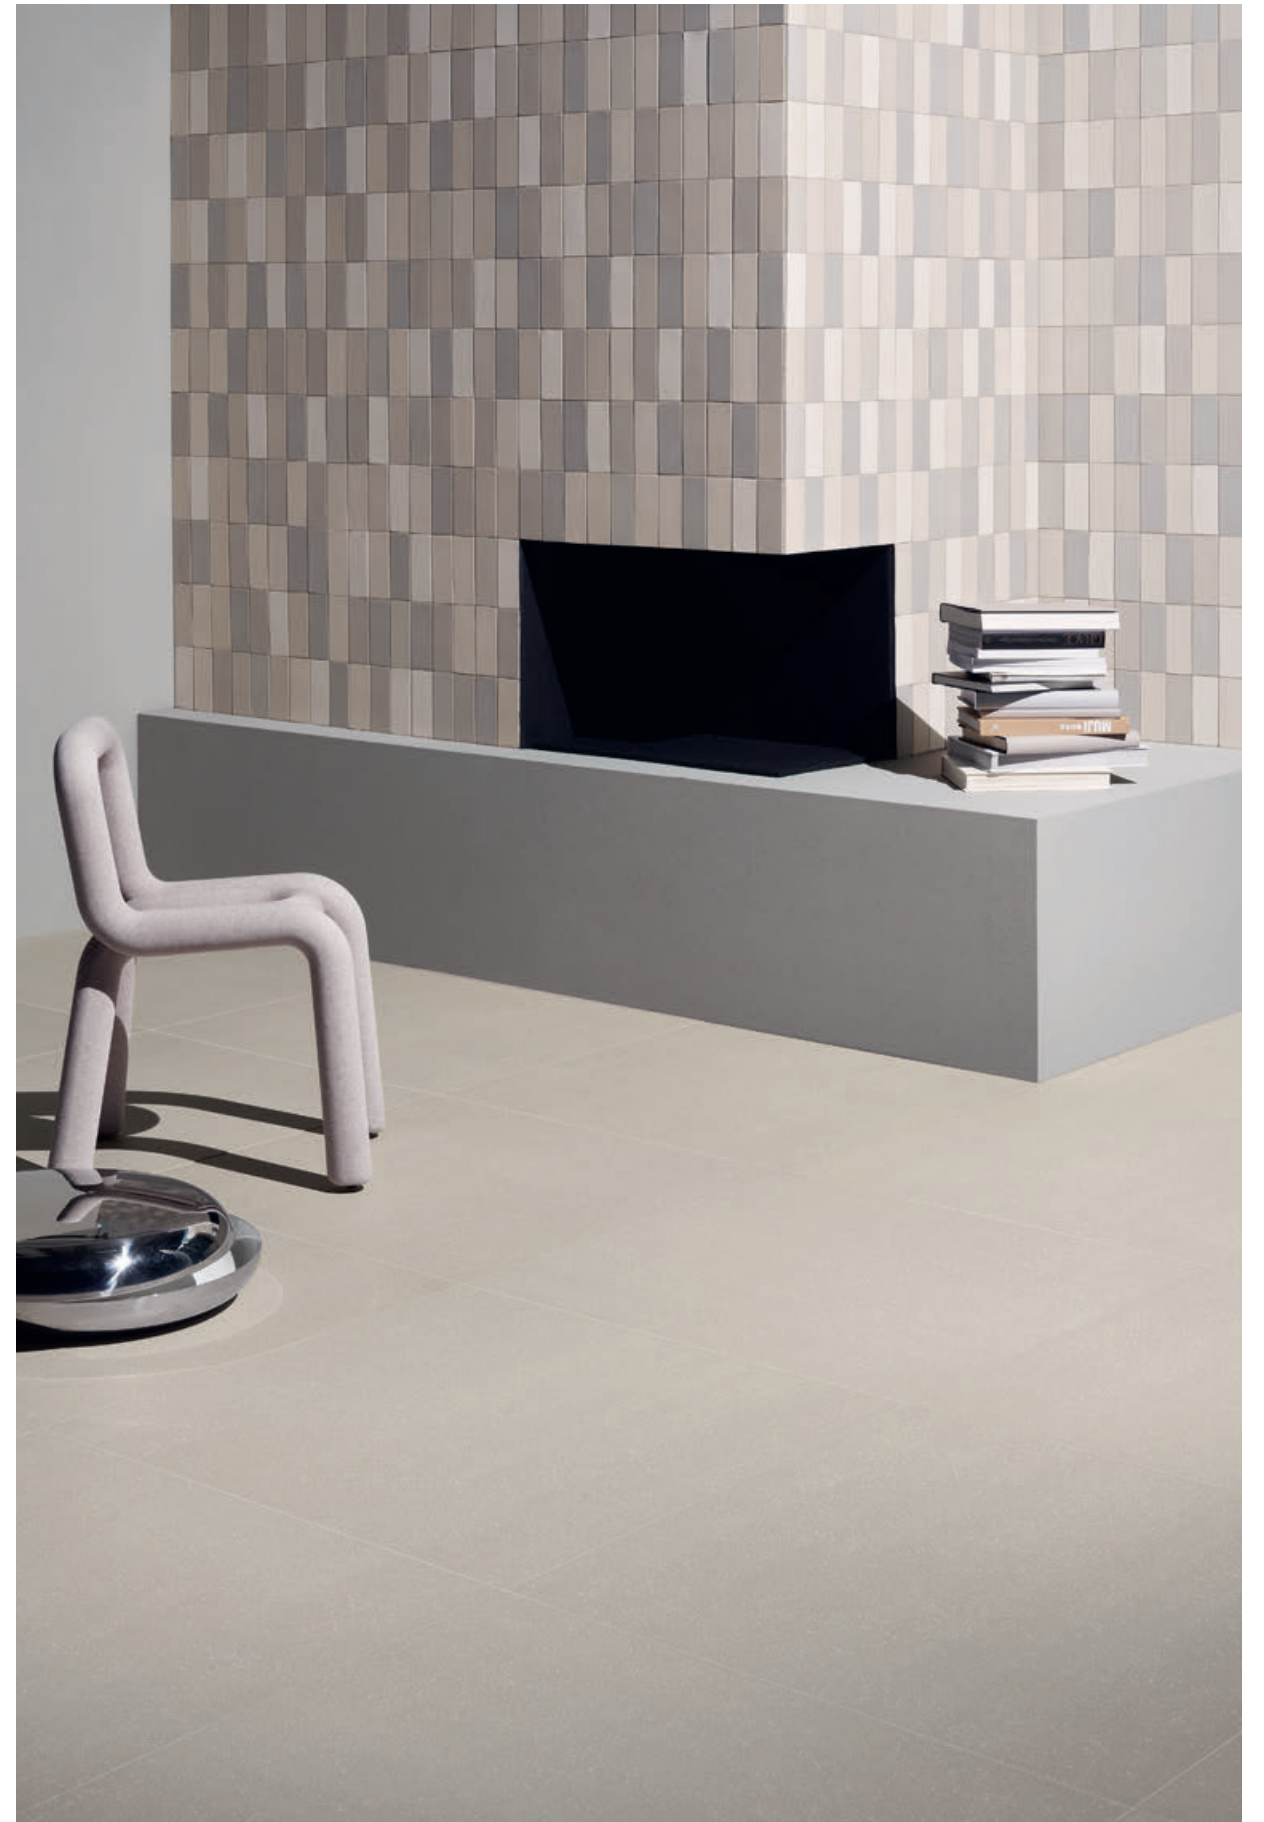

Wall Brick Matte Grigio 6,5x15,5 - Floor Cosmo Grigio 80x80