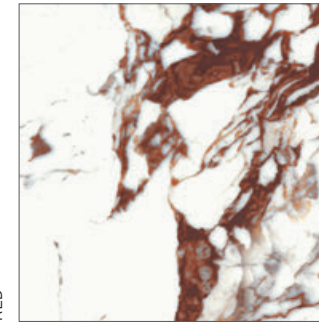

RED

BLACK

GREEN

BLUE

PULP SIZES

60X120

10X60

MOSAIC 10X10
NET 30X30