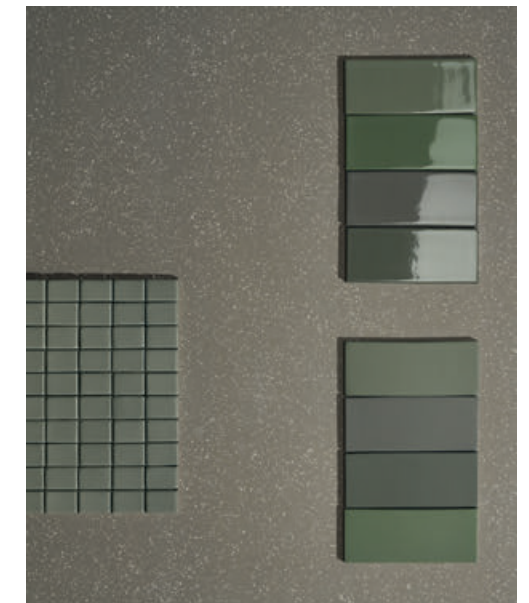

COSMO VERDE

COSMO VERDE - MICRO COSMO MOSAIC VERDE
BRICK LUX VERDE - BRICK MATTE VERDE