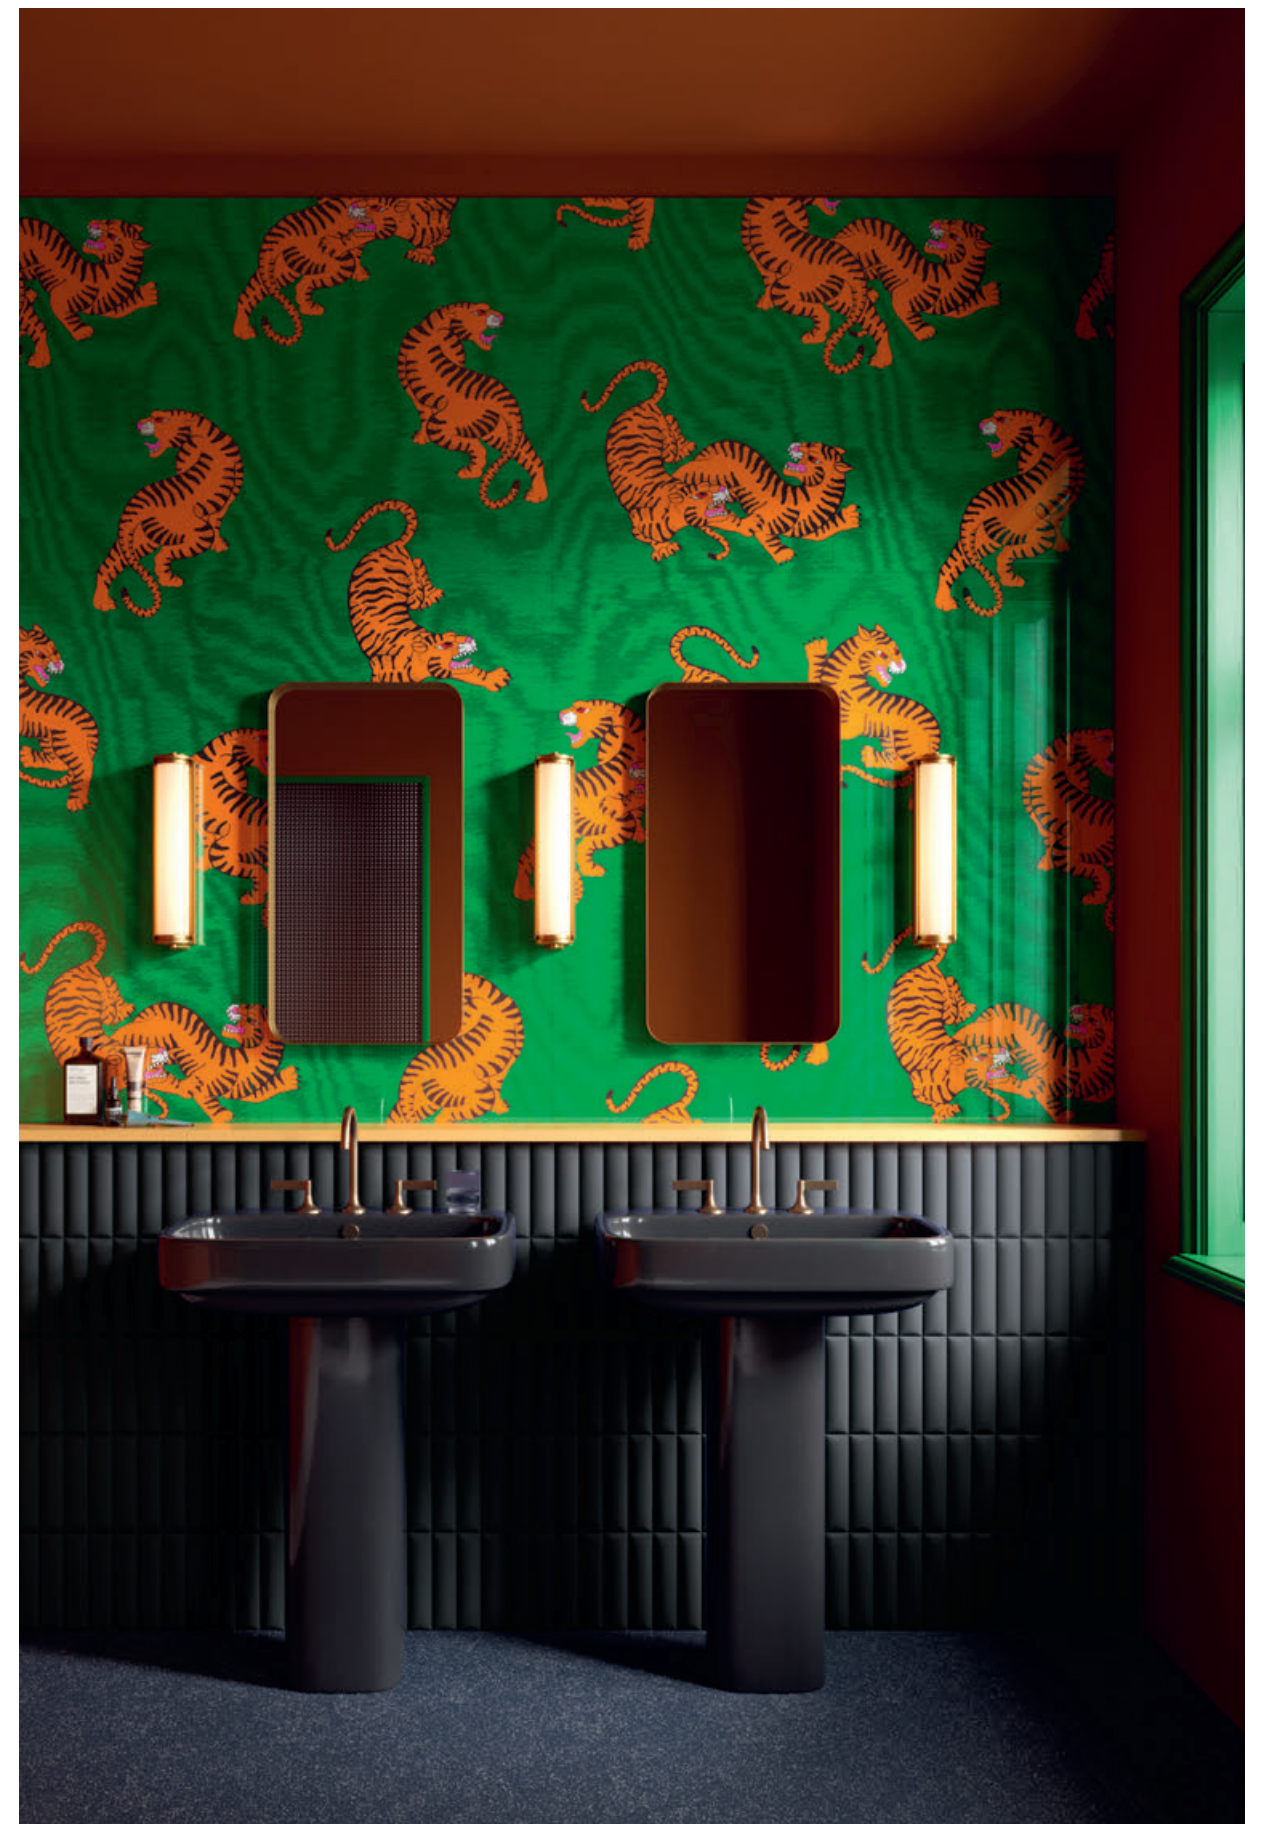

Wall Paper41 Lux Gianni 60x120 / Biscuit Dune Notte 5x20 - Floor Cosmo Notte 80x80