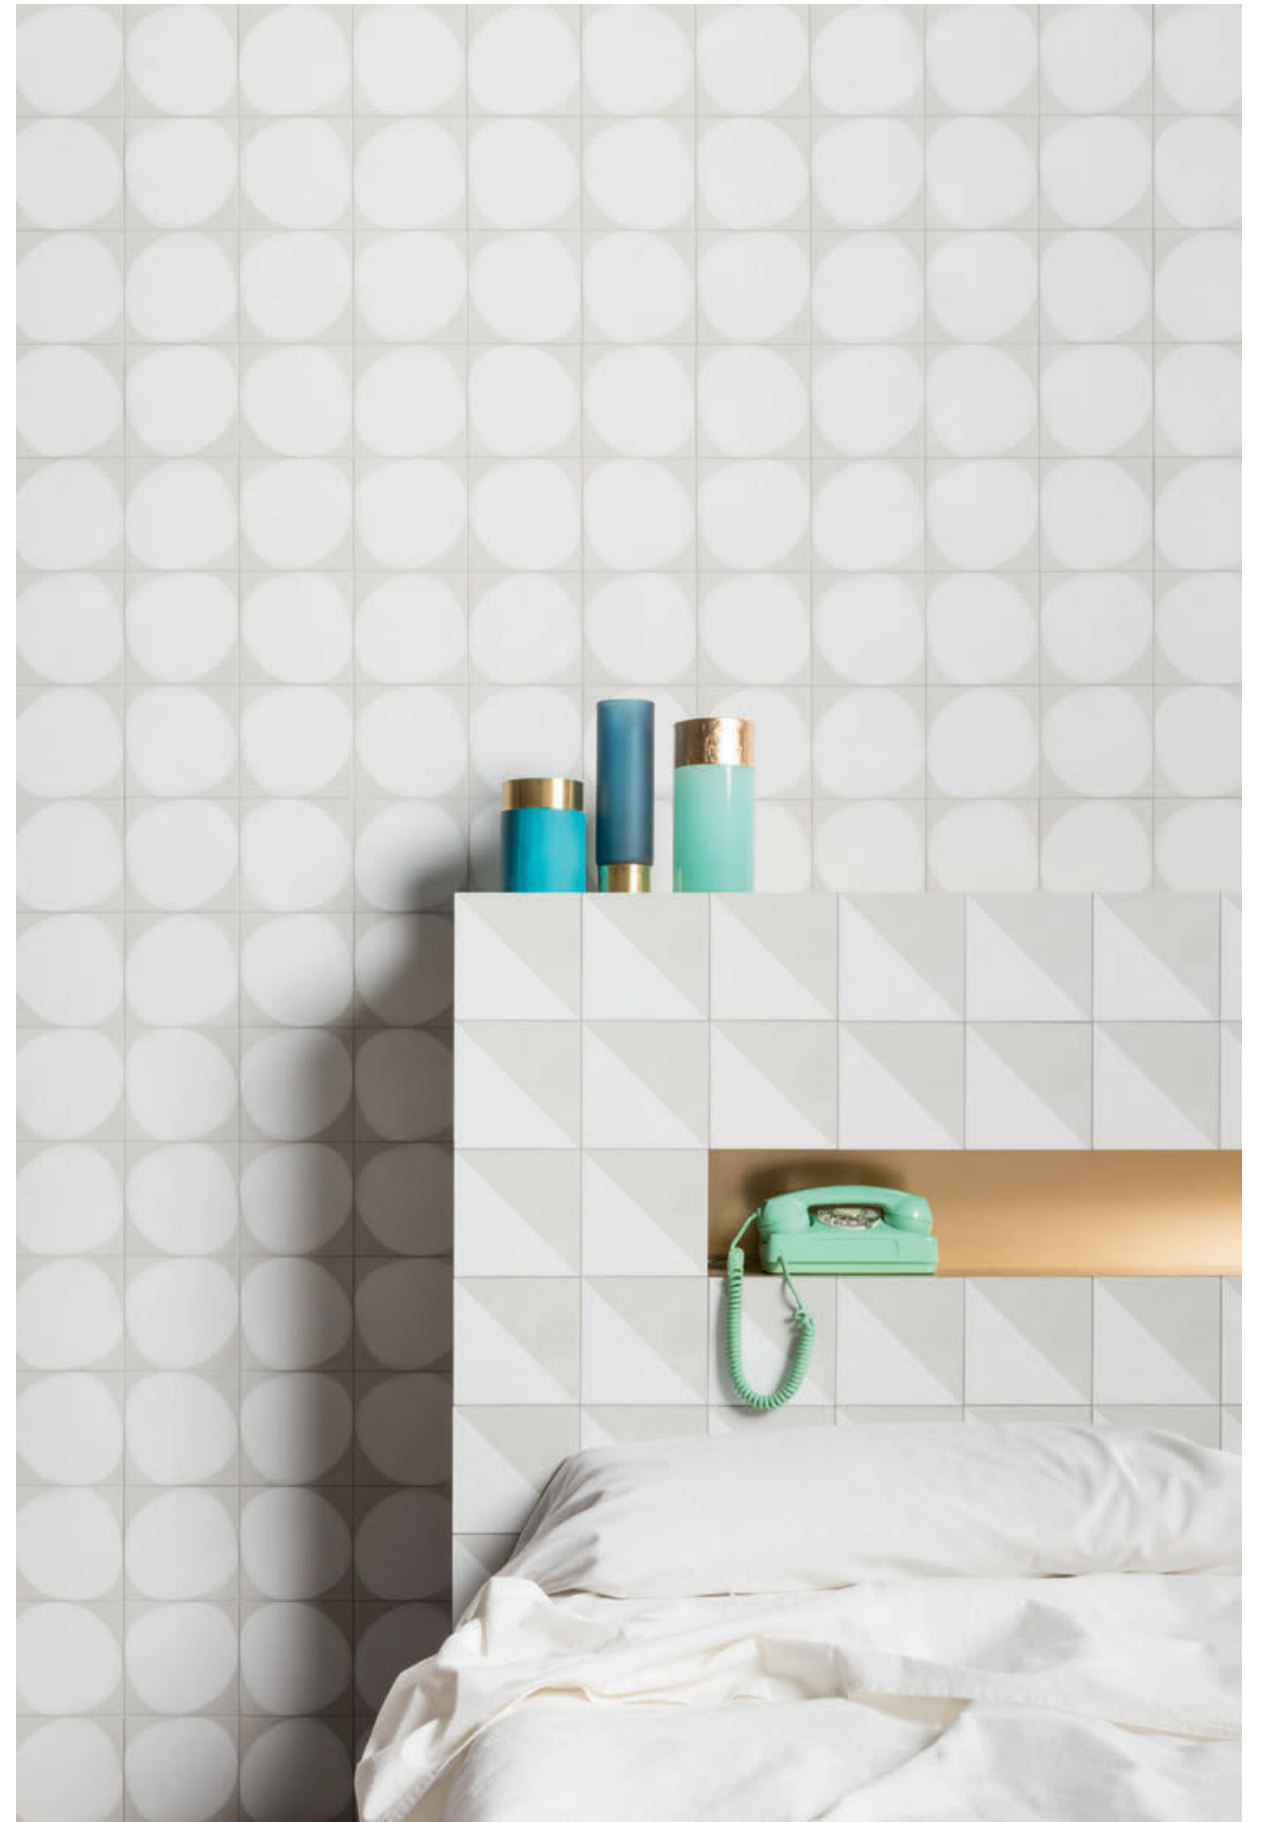

PULP GROUTS

PULP
ALL COLORS

colori stucchi consigliati / advised grouts colors
Kerakoll KK 2

FUTURA

Wall Futura Grid Black 15x15 - Floor Futura Drop Black 15x15

Futura Drop White - Futura Half White 15x15

Futura Half Rose - Futura Rose / Drop White / Grey / T Rose / Drop Rose 15x15