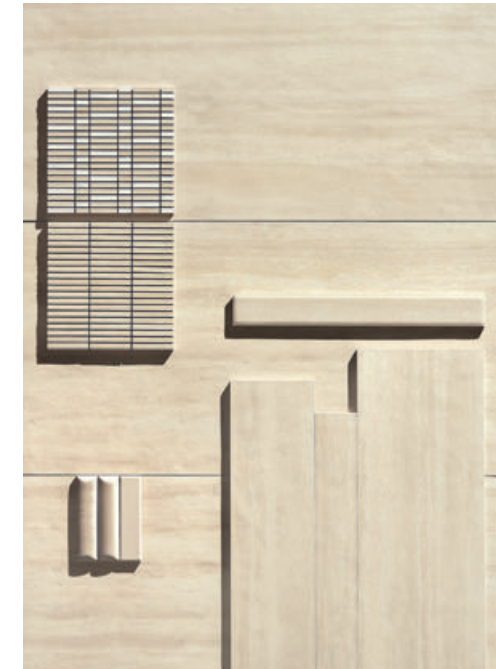

TECHNICAL DETAILS

ITALIC

TECHNOLOGY PORCELLANATO DIGITALE HD AD IMPASTO COLORATO - HD DIGITAL COLORED BODY PORCELAIN

FINISH SILK RETTIFICATO - SILK RECTIFIED

THICKNESS 9 MM

DUNE LUX - PLAIN LUX

TECHNOLOGY MONOCOTTURA IN PASTA BIANCA - WHITE BODY SINGLE-FIRED WALL TILE

FINISH LUCIDO - LUX

THICKNESS 8 MM

DUNE

TECHNOLOGY MONOCOTTURA IN PASTA BIANCA - WHITE BODY SINGLE-FIRED WALL TILE

FINISH OPACO - MATTE

THICKNESS 8 MM

[TECHNICAL FEATURES AND PACKING - CLICK HERE](#)

ITALIC COLORS

ITALIC TRAVERTINO