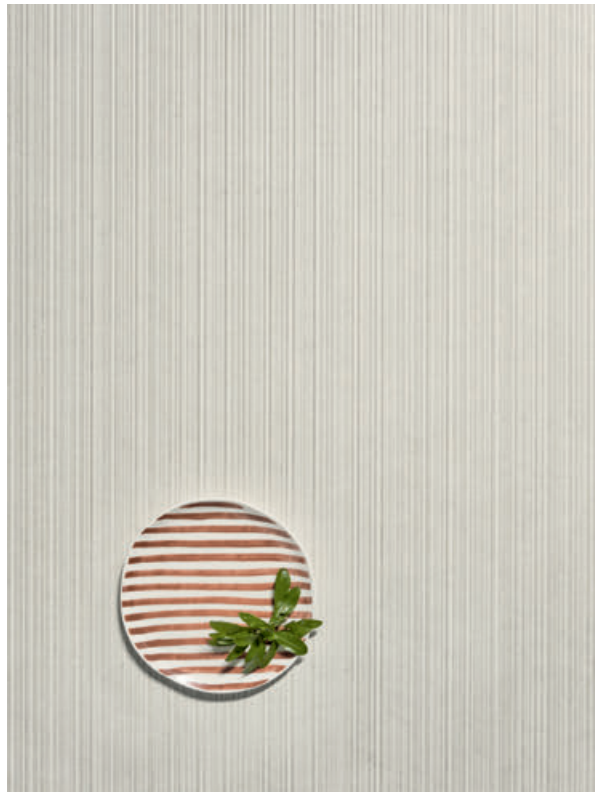

Kerakoll KK 12

SUPERCLASSICA SCG

Superclassica SCG Riviera Lobster 5x15

Superclassica SCG Patchy 60x120 - Riviera White / Lobster 5x15

Superclassica SCG Grooved

Superclassica SCG Flamed

Superclassica SCG Hammered