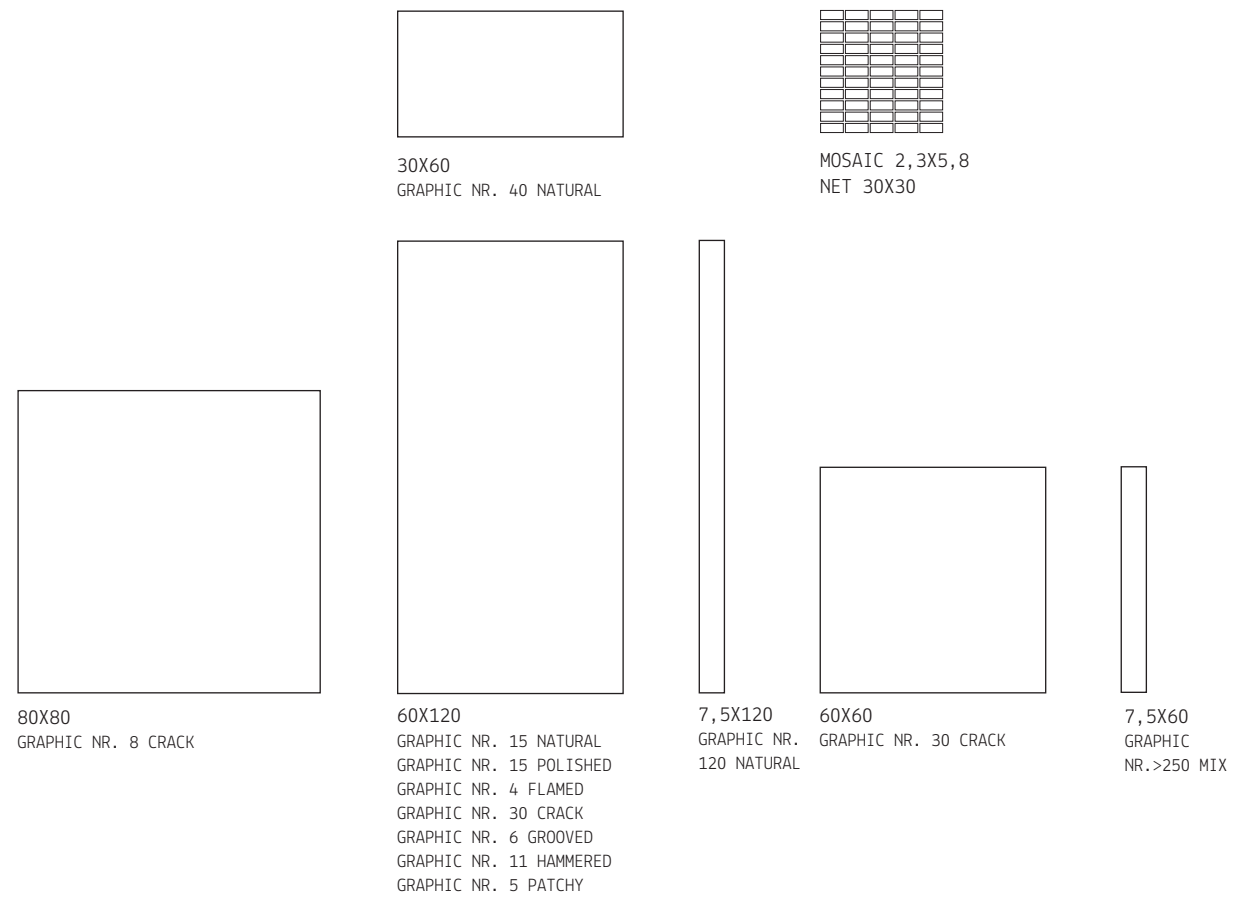

[TECHNICAL FEATURES AND PACKING - CLICK HERE](#)

SCG SIZES

IN OGNI SCATOLA CI SONO 3 PEZZI DESTRI E 3 PZ SINISTRI.
IN EVERY BOX THERE ARE 3 RIGHT PIECES AND 3 LEFT PIECES.

SCG GROUTS

SCG

SCG Mapei 111 Silver Grey
R. LOBSTER Mapei 145 Terra di S.