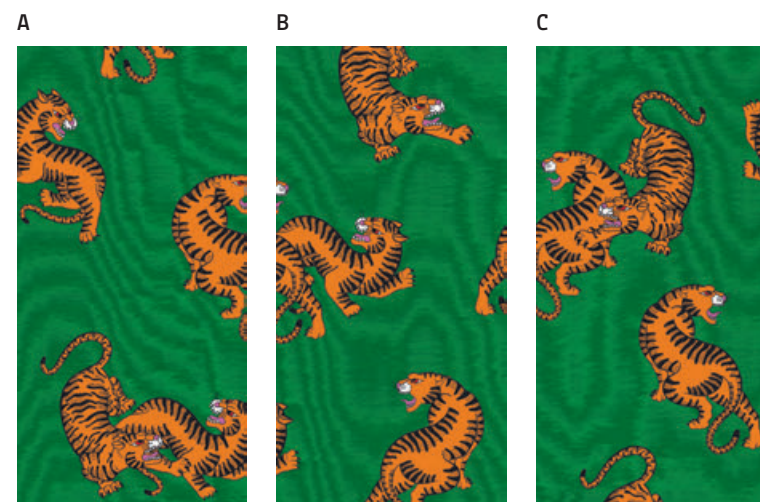

GIANNI

4100995 GIANNI

A	B	C	A	B	C
C	A	B	C	A	B
B	C	A	B	C	A
A	B	C	A	B	C