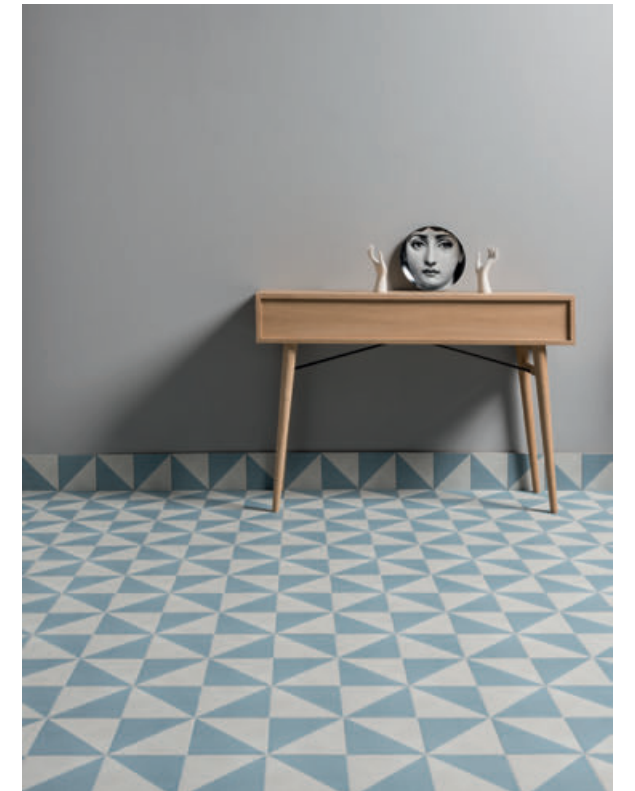

Futura Half Blue 15x15