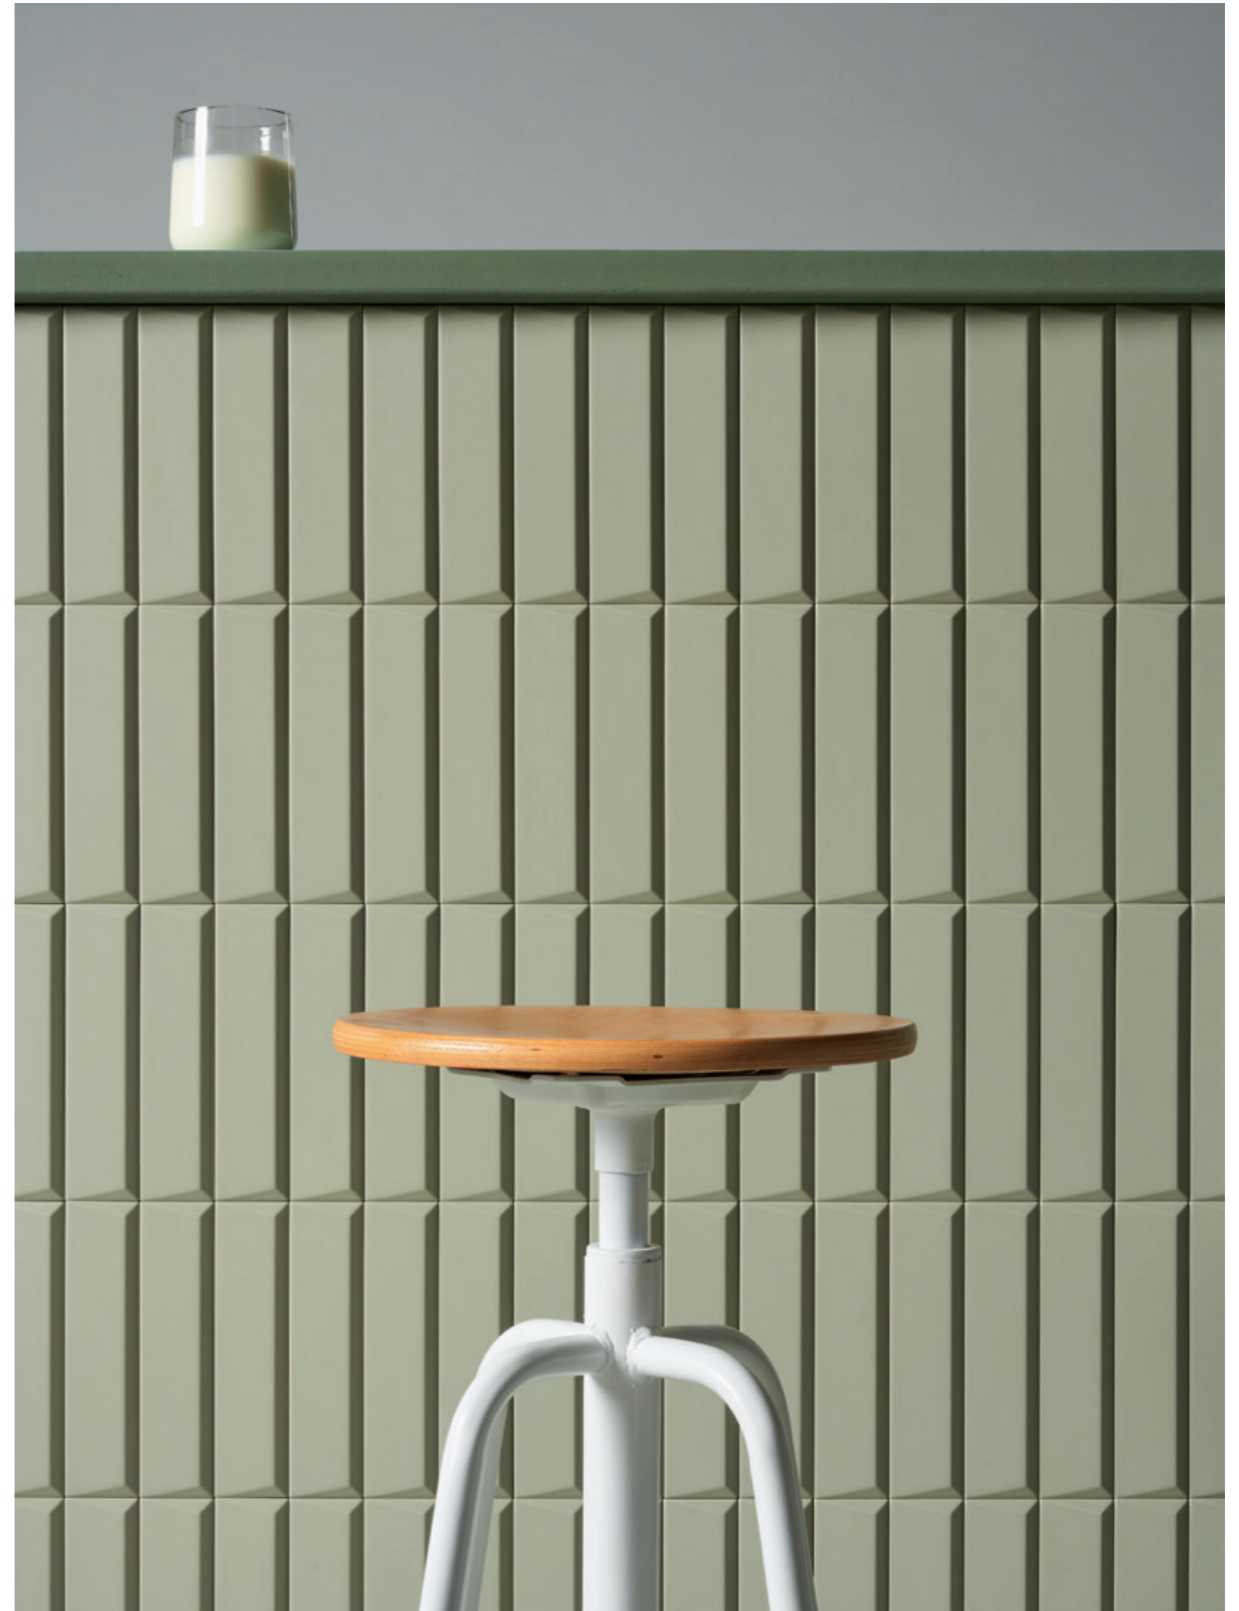

→ Biscuit all colors

↑ Biscuit Bianco Plain - Dune - Peak

→ Biscuit Bianco Plain - Dune

→ Wall Biscuit Bianco Peak
Floor Futura White

↑ Biscuit Bianco Dune

↑ Biscuit Bianco Dune

→ Biscuit Bianco Waves

↑ Biscuit Bianco Stud

↑ Biscuit Terra Stud

→ Biscuit Terra - Bianco

→ Biscuit Terra Peak

→ Biscuit Terra Strip

→ Biscuit Terra Dune - Plain

↑ Biscuit Terra Strip - Plain - Dune - Peak - Stud - Waves

→ Biscuit Terra Strip - Plain - Dune - Peak - Stud - Waves

↑ Biscuit Notte Strip - Plain - Dune - Peak - Stud - Waves

→ Biscuit Notte Peak - Plain

↑ Biscuit Notte Strip

↑ Biscuit Notte Stud

→ Biscuit Notte - Salvia

↑ Desk Biscuit Salvia Peak - Floor Sunday Salvia

→ Biscuit Salvia Peak

↑ Biscuit Salvia Strip - Plain - Dune - Peak - Stud - Waves

↑ Biscuit Salvia Waves

→ Biscuit Salvia Dune

TECHNICAL DETAILS

BISCUIT

TECHNOLOGY **MONOCOTTURA IN PASTA BIANCA - WHITE BODY SINGLE-FIRED WALL TILE**